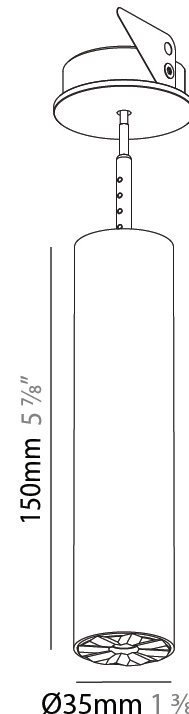

Ø50mm 1 15/16"